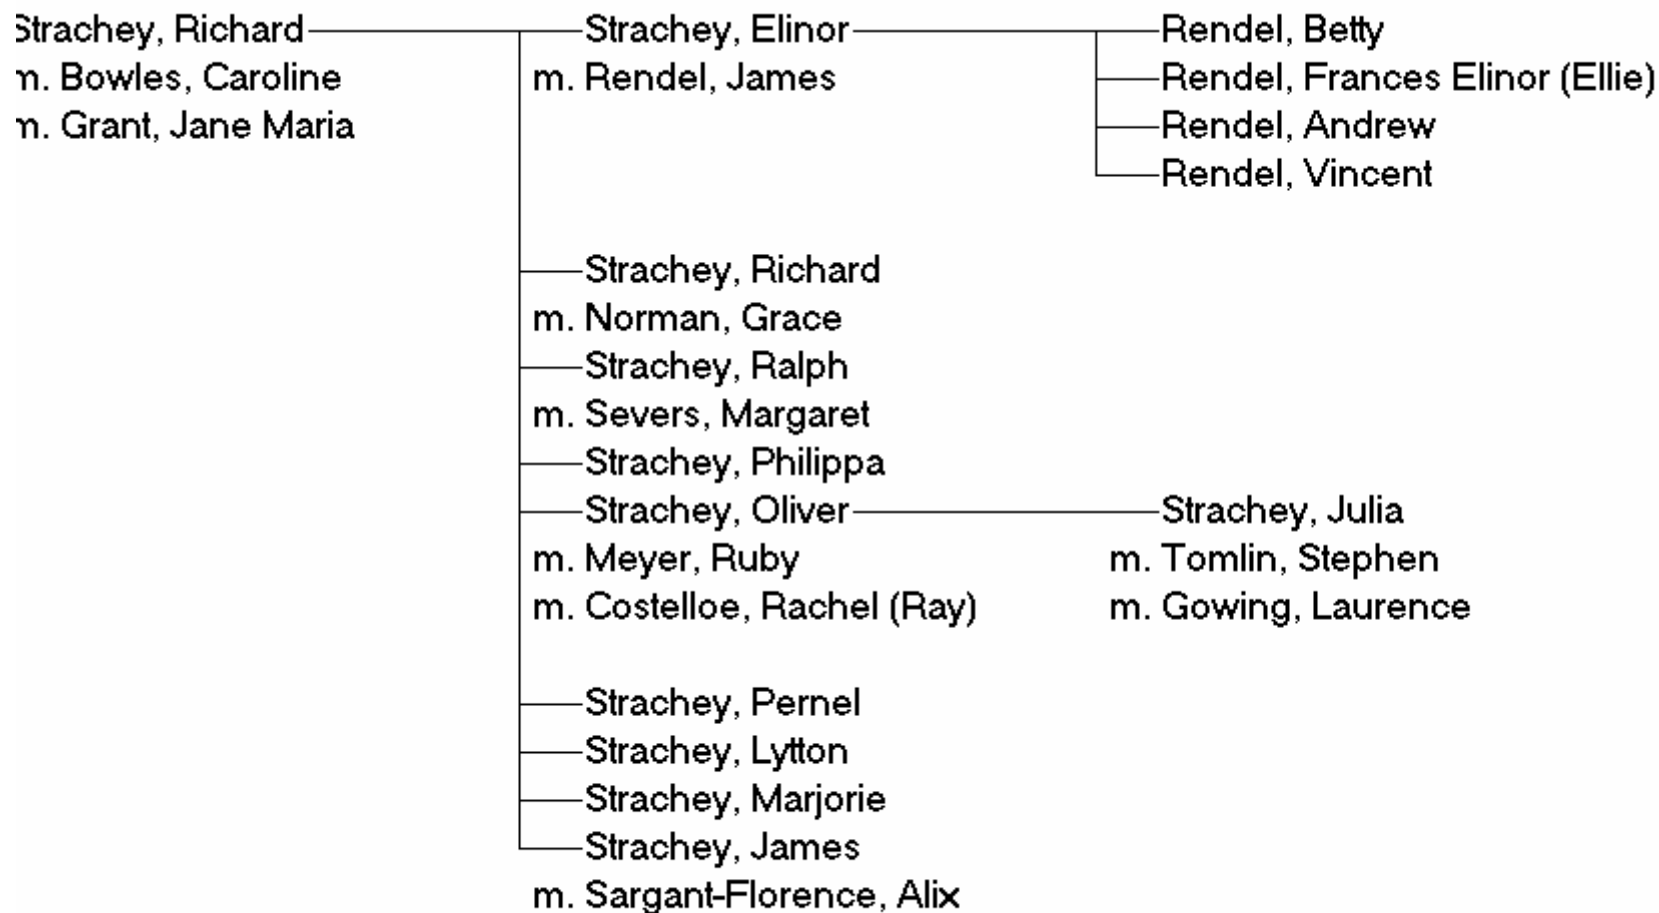

Networks in Bloomsbury

Adam Kuper

<http://tinyurl.com/eae4m>

Marriages of Darwins and Wedgwoods

Marriages of the children of Nathan Rothschild

Quentin Bell's sketch of Bloomsbury in 1913.

E. M. Forster

David Garnett

Molly MacCarthy

Sydney Waterlow Desmond MacCarthy

Roger Fry

Vanessa Bell

Duncan Grant

Virginia Woolf

Clive Bell

Saxon Sydney Turner

Leonard Woolf

Lytton Strachey

Adrian Stephen

John Maynard Keynes

Gerald Shove

James Strachey

H. T. J. Norton

Marjorie Strachey

Francis Birrell

The Stephen family

Vanessa Bell's painting of the Memoir Club